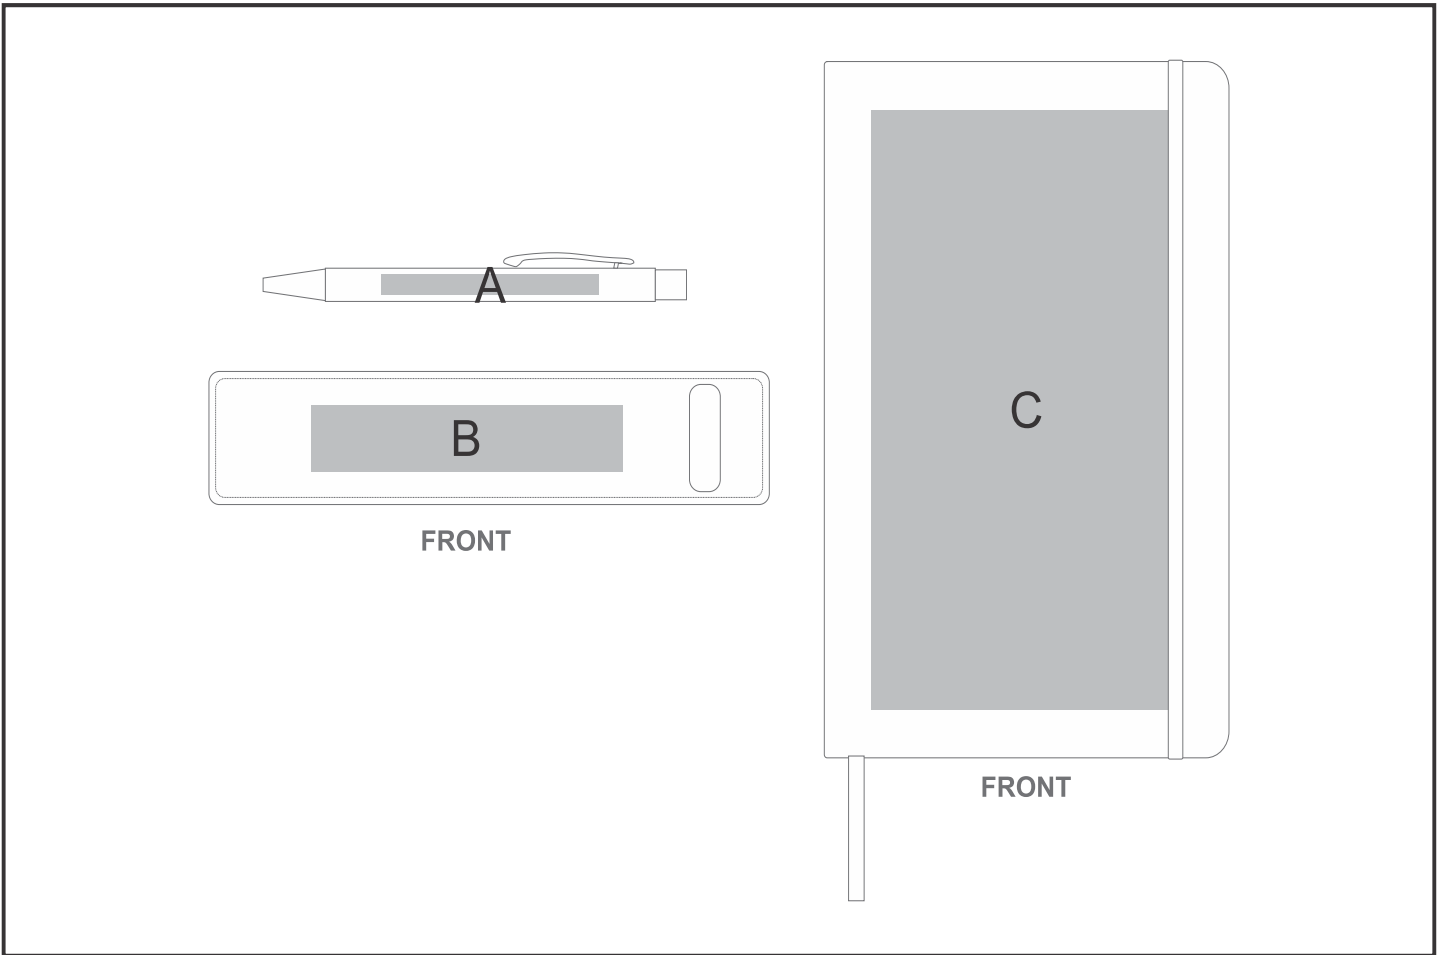

GH-YT-31-B

Yatta Tranquil Treasure Hamper

Need to know:

- Includes 1-Position Laser Engraving on Pen AND 1-Colour, 1-Position Screen Print on Pouch & Notebooks(setup fee applies)

- **Laser Colour:** POS A - Light Grey | POS B - Tonal

Branding Options:

Position	Branding Method (Branding Code)	No. of Colours	Dimension
A	Laser Engraving (LA)	N/A	70mm wide x 6mm high
B	Screen Print (SC)	1 Colour	100mm wide x 20mm high
C	Screen Print (SA)	1 Colour	75mm wide x 140mm high
C	Debossing (BOS-1)	N/A	80mm wide x 180mm high
C	Laser Engraving (LB)	N/A	80mm wide x 180mm high
C	Digital Direct Transfer (DDT-D)	Full Colour	100mm wide x 74mm high
C	Digital Direct Transfer (DDT-A)	Full Colour	100mm wide x 148mm high

C	Digital Direct Transfer (DDT-B)	Full Colour	100mm wide x 180mm high
---	---------------------------------	-------------	-------------------------